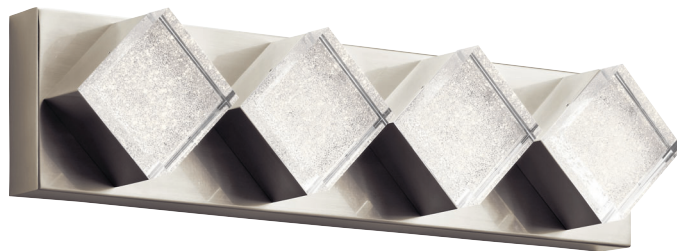

A | 83783

B | 83782

C | 83781

D | 83780

GORVE

Brushed Nickel
Clear Acrylic with Cubic Zirconia Chip

MODEL	DESCRIPTION	LED K	DELIVERED LUMENS	DIMMABLE	DIMENSIONS	EXT.	ADA COMPLIANT	NOTES	
A	83783	Wall Sconce LED	3200K	750	Yes	7"W x 7"H	3.15"	Yes	Dry Location
B	83782	Linear Bath 17in LED	3000K	600	Yes	5.5"H x 17"L	4.53"	No	Dry Location
C	83781	Linear Bath 22in LED	3000K	800	Yes	5.5"H x 22.5"L	4.53"	No	Dry Location
D	83780	Linear Bath 28in LED	3200K	1250	Yes	5.5"H x 28.25"L	4.53"	No	Dry Location