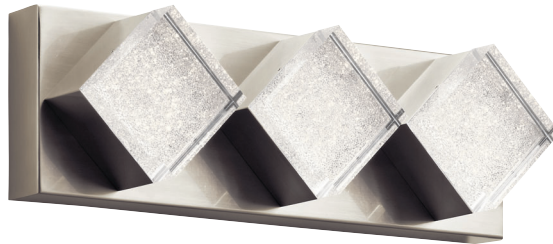

A | 83783

B | 83782

C | 83781

D | 83780

GORVE

Brushed Nickel
Clear Acrylic with Cubic Zirconia Chip

MODEL	DESCRIPTION	LED K	DELIVERED LUMENS	DIMMABLE	DIMENSIONS	EXT.	ADA COMPLIANT	NOTES	
A	83783	Wall Sconce LED	3200K	750	Yes	7"W x 7"H	3.15"	Yes	Dry Location
B	83782	Linear Bath 17in LED	3000K	600	Yes	5.5"H x 17"L	4.53"	No	Dry Location
C	83781	Linear Bath 22in LED	3000K	800	Yes	5.5"H x 22.5"L	4.53"	No	Dry Location
D	83780	Linear Bath 28in LED	3200K	1250	Yes	5.5"H x 28.25"L	4.53"	No	Dry Location